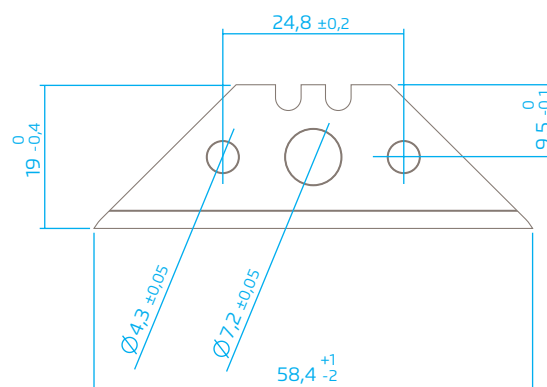

TECHNICAL DATA SHEET

TRAPEZOID BLADE NO. 42045

TRAPEZOID BLADE NO. 42045 from MARTOR is a high-quality blade made of steel. It is very sharp and has two cutting edges that can be used one after the other for a long service life. The wide ground edge makes cutting easier. The blade is 58.4 mm long, 19 mm wide and 0.45 mm thick.

TRAPEZOID BLADE NO. 42045 is available under order number 42045.50 in a magazine of 10.

PRODUCT DETAILS

Order No.	NO. 42045.50
Blade size (L x W)	58.4 x 19 mm
Material thickness	0.45 mm
Weight Blade	2.0 g
Basic material	Steel
Ground	deep-edged, 2-sided ground-edge
Blade facets	Double bevel edge-ground
Blade characteristics	2-cutting edge blade

PACKAGING DETAILS

Packaging unit (PU)	10 in magazine
Size PU	66 x 36 x 16.5 mm
Weight PU	37.0 g
EAN Code PU	4002632921667
Quantity in outer pack	10 magazines
Size outer pack	166 x 69 x 38.0 mm
Weight outer pack	410 g
EAN Code outer pack	4002632972980
Customs tariff number	82119400