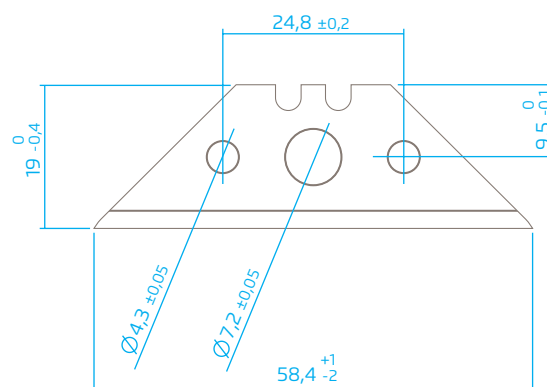

TECHNICAL DATA SHEET

TRAPEZOID BLADE NO. 42063

TRAPEZOID BLADE NO. 42063 from MARTOR is a high-quality blade made of steel. It is very sharp and has two cutting edges that can be used one after the other for a long service life. The wide ground edge makes cutting easier. The blade is 58.4 mm long, 19 mm wide and 0.63 mm thick.

TRAPEZOID BLADE NO. 42063 is available under order number 42063.70 in a dispenser of 10.

PRODUCT DETAILS

Order No.	NO. 42063.70
Blade size (L x W)	58.4 x 19 mm
Material thickness	0.63 mm
Weight Blade	2.9 g
Basic material	Steel
Ground	deep-edged, 2-sided ground-edge
Blade facets	Double bevel edge-ground
Blade characteristics	2-cutting edge blade

PACKAGING DETAILS

Packaging unit (PU)	10 in dispenser
Size PU	64.4 x 26 x 16.0 mm
Weight PU	40.0 g
EAN Code PU	4002632915567
Quantity in outer pack	10 dispensers
Size outer pack	166 x 28 x 67.0 mm
Weight outer pack	420 g
EAN Code outer pack	4002632966880
Customs tariff number	82119400