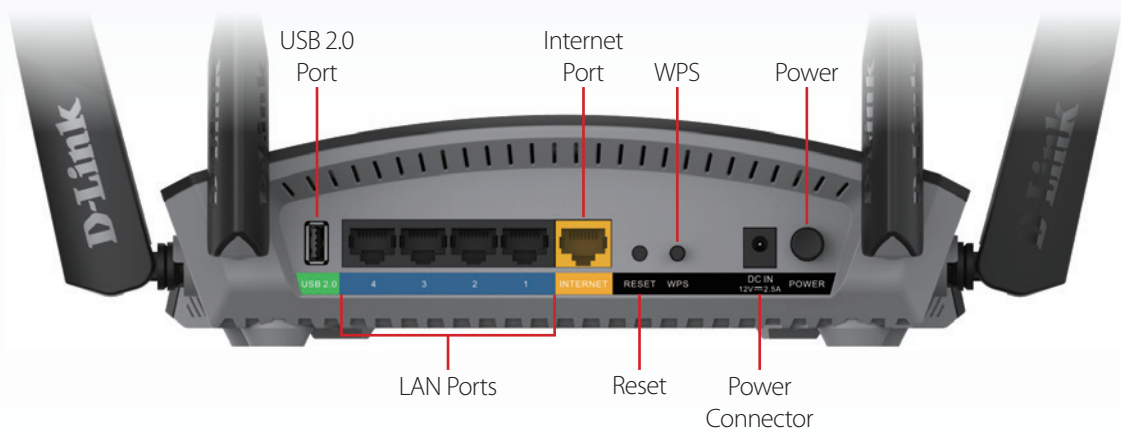

Always Up-to-Date with the Latest Features

The DIR-2660 will automatically check daily for updates to make sure that the device always has the latest features and the most secure firmware, and will install the update silently in the background. For an extra peace of mind, in the event of failure during the firmware update, the router will store a backup system image in the memory before proceeding with the update.

Easy to Set Up and Manage

Sharing your Internet connection doesn't have to be a complicated process; just download the free D-Link Wi-Fi app⁴ for your mobile device and follow the on-screen step-by-step instructions to set up your DIR-2660. You also have the option to use a web browser to access the setup wizard and to manage your router.

Front View

Back View