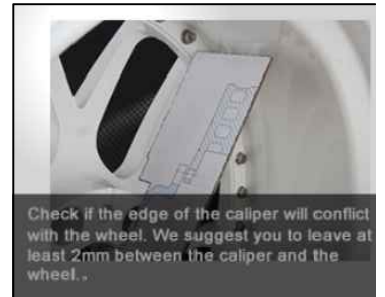

# WHEEL FITMENT TEMPLATES

BMW	F87 M2 COUPE	16~20	
PARTS NO.	ROTOR DIAMETER	FRONT/REAR	PCD
BM88	380mm X 32mm	FRONT	5X120

The wheel fitment is only for your reference and it can not 100% ensure the clearance between caliper and rim is ok. if there is any interference issue, please change your wheel as possible.