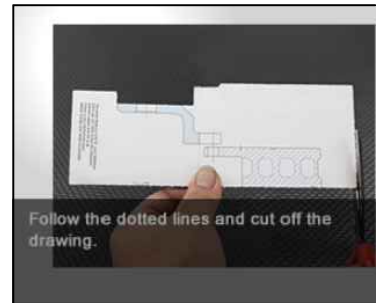

# WHEEL FITMENT TEMPLATES

BMW	F87 M2 COUPE	16~20	
PARTS NO.	ROTOR DIAMETER	FRONT/REAR	PCD
BM88	380mm X 32mm	FRONT	5X120

The wheel fitment is only for your reference and it can not 100% ensure the clearance between caliper and rim is ok. if there is any interference issue, please change your wheel as possible.