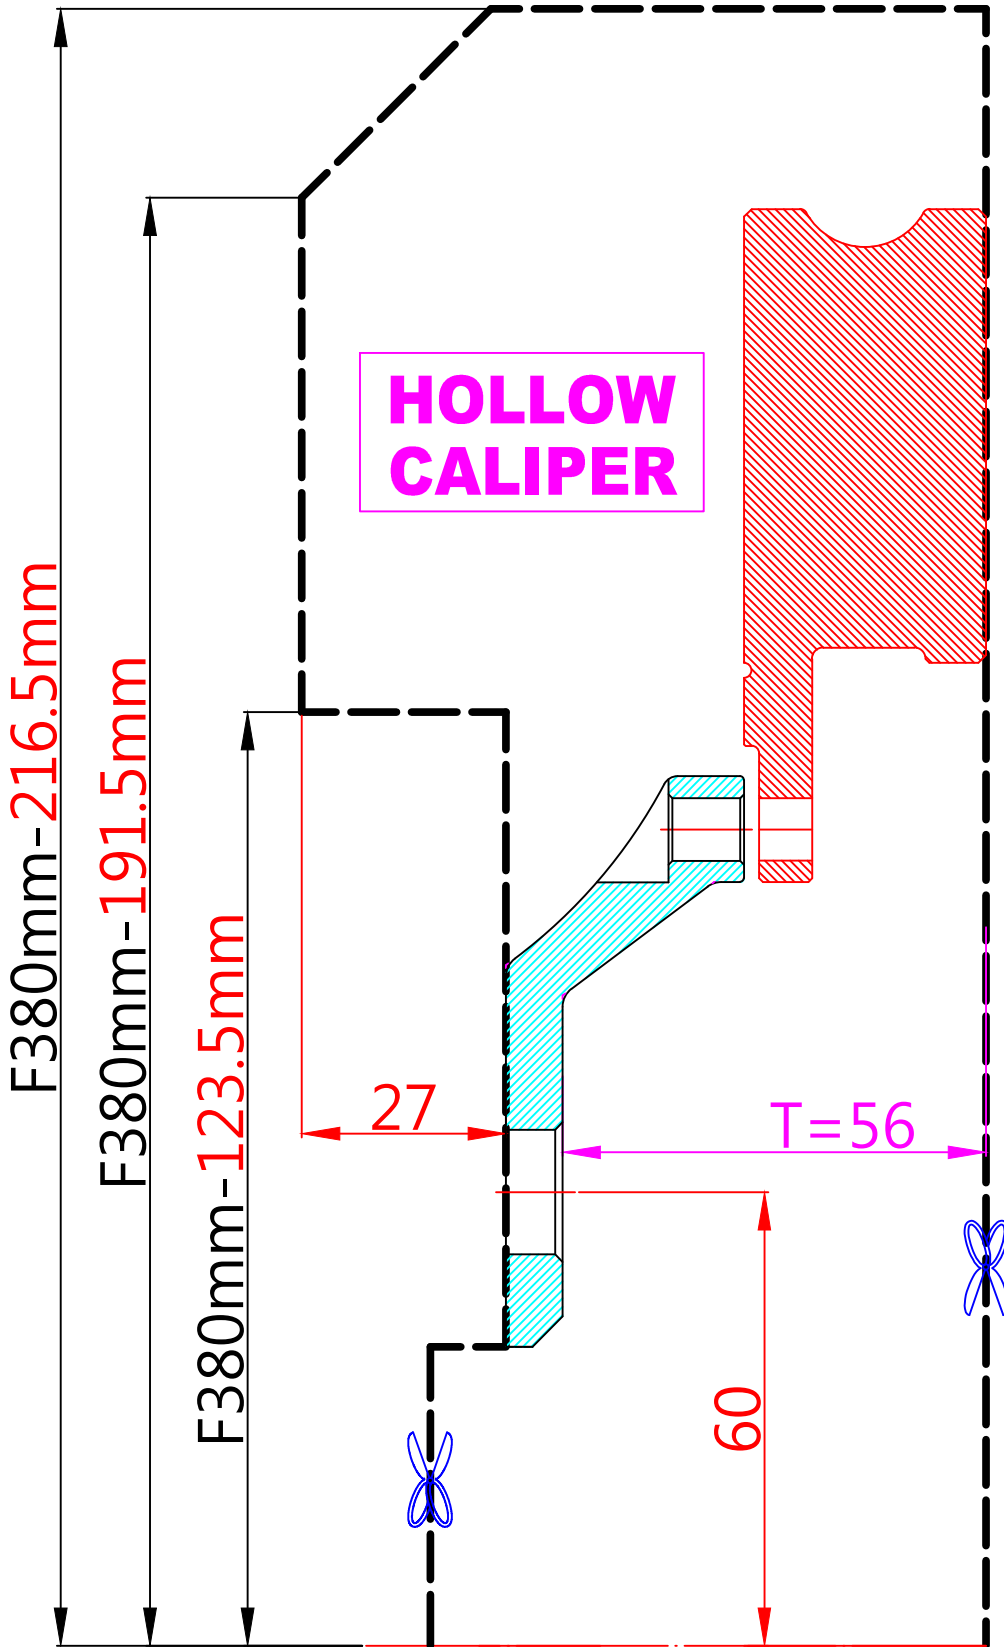

# WHEEL FITMENT TEMPLATES

BMW	F87 M2 COUPE	16~20	
PARTS NO.	ROTOR DIAMETER	FRONT/REAR	PCD
BM88	380mm X 32mm	FRONT	5X120

The wheel fitment is only for your reference and it can not 100% ensure the clearance between caliper and rim is ok. if there is any interference issue, please change your wheel as possible.