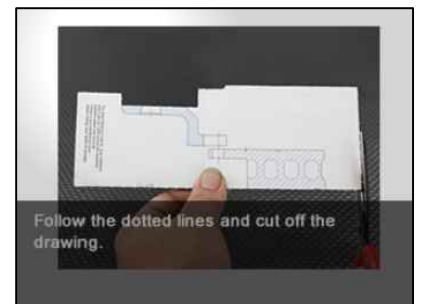

WHEEL FITMENT TEMPLATES

NISSAN	SILVIA S13 (NON DRUM)	89~94	
PARTS NO.	ROTOR DIAMETER	FRONT/REAR	PCD
NI06-R	330mm X 32mm	REAR	5X114.3

The wheel fitment is only for your reference and it can not 100% ensure the clearance between caliper and rim is ok. if there is any interference issue, please change your wheel as possible.