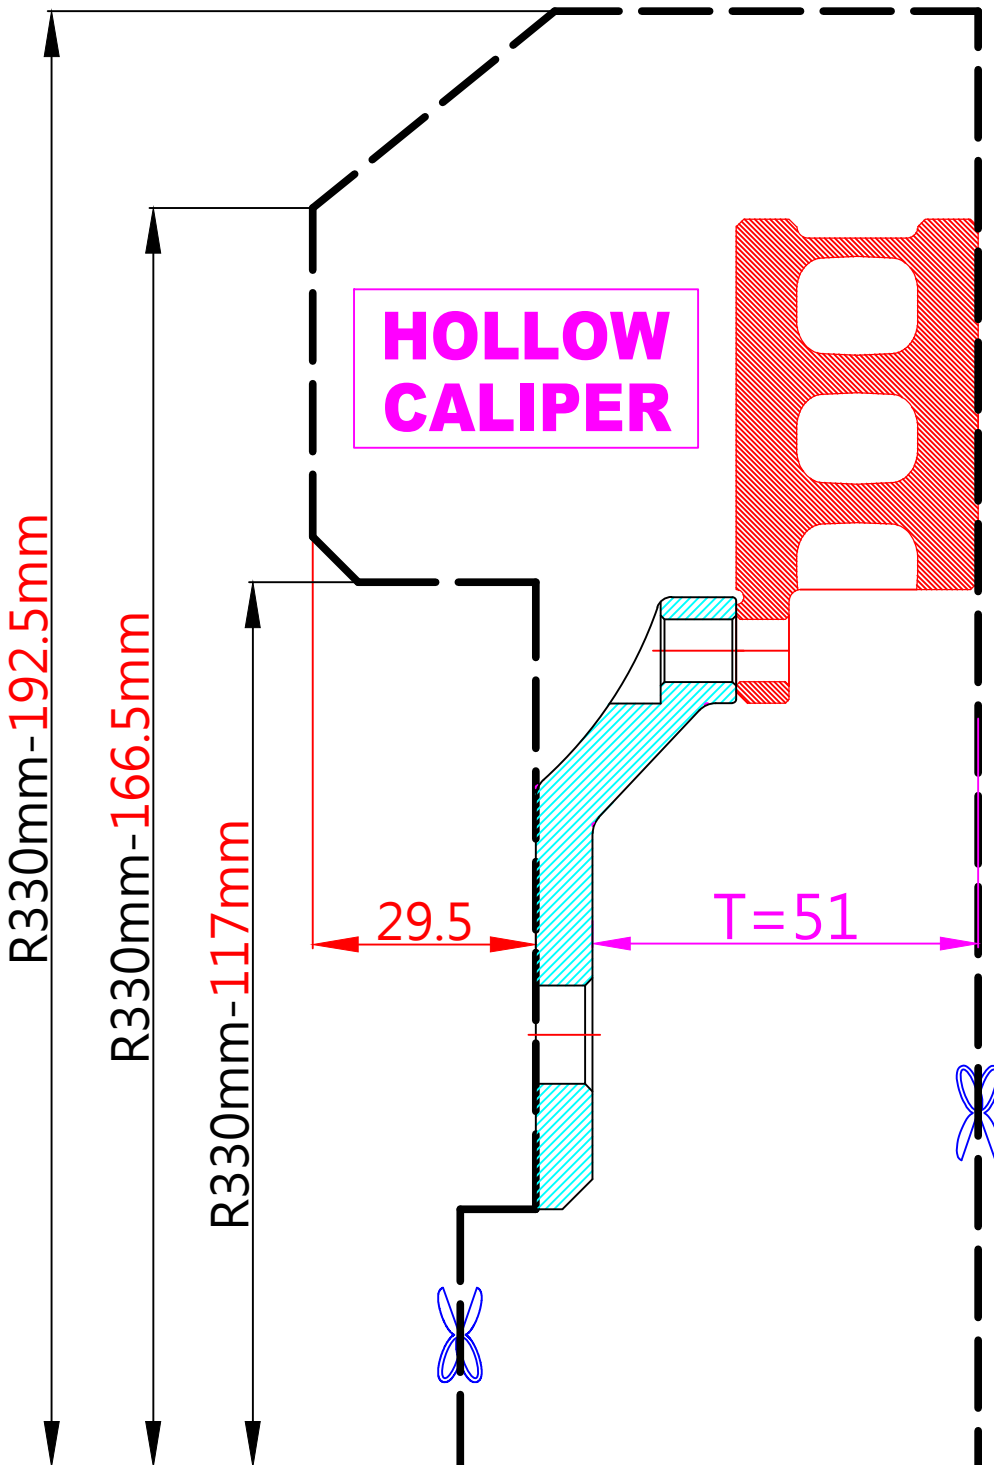

WHEEL FITMENT TEMPLATES

NISSAN	SILVIA S13 (NON DRUM)	89~94	
PARTS NO.	ROTOR DIAMETER	FRONT/REAR	PCD
NI06-R	330mm X 32mm	REAR	5X114.3

The wheel fitment is only for your reference and it can not 100% ensure the clearance between caliper and rim is ok. if there is any interference issue, please change your wheel as possible.