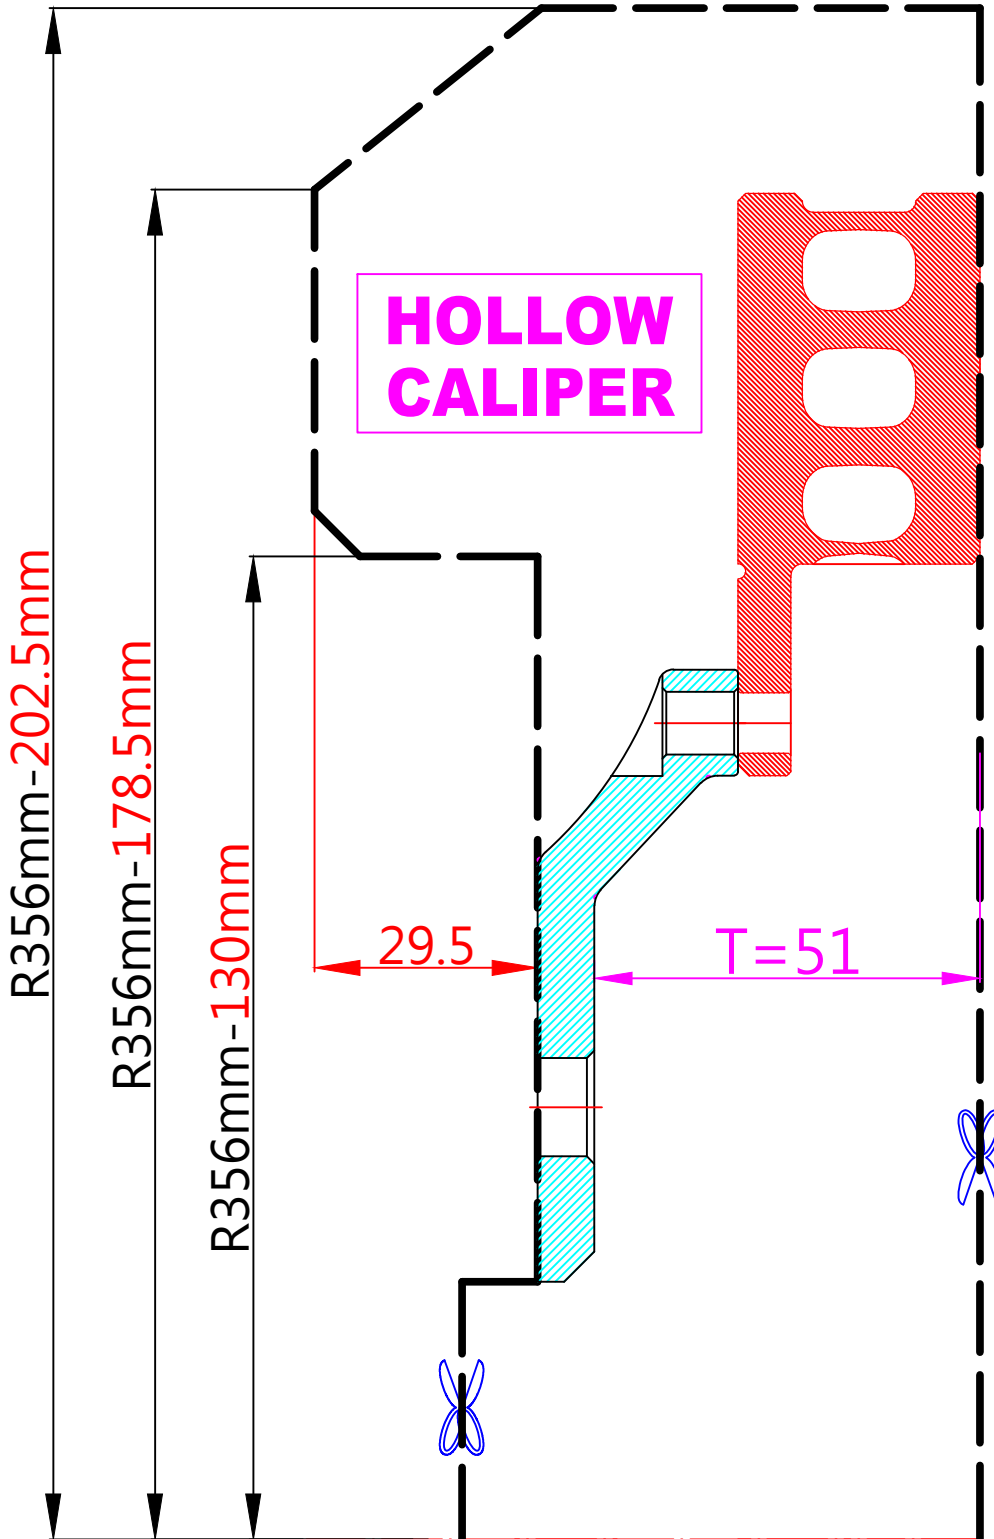

WHEEL FITMENT TEMPLATES

NISSAN	SILVIA S13 (NON DRUM)	89~94	
PARTS NO.	ROTOR DIAMETER	FRONT/REAR	PCD
NI06-R	356mm X 32mm	REAR	5X114.3

The wheel fitment is only for your reference and it can not 100% ensure the clearance between caliper and rim is ok. if there is any interference issue, please change your wheel as possible.