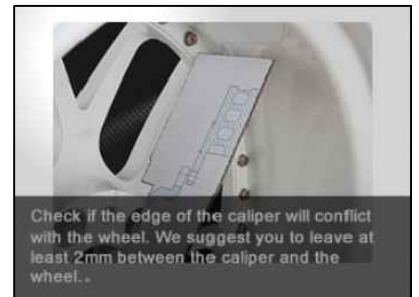

WHEEL FITMENT TEMPLATES

NISSAN		SILVIA S13		89~94
PARTS NO.	ROTOR DIAMETER	FRONT/REAR	PCD	
NI08	330mm X 32mm	FRONT	5X114.3	

The wheel fitment is only for your reference and it can not 100% ensure the clearance between caliper and rim is ok. if there is any interference issue, please change your wheel as possible.