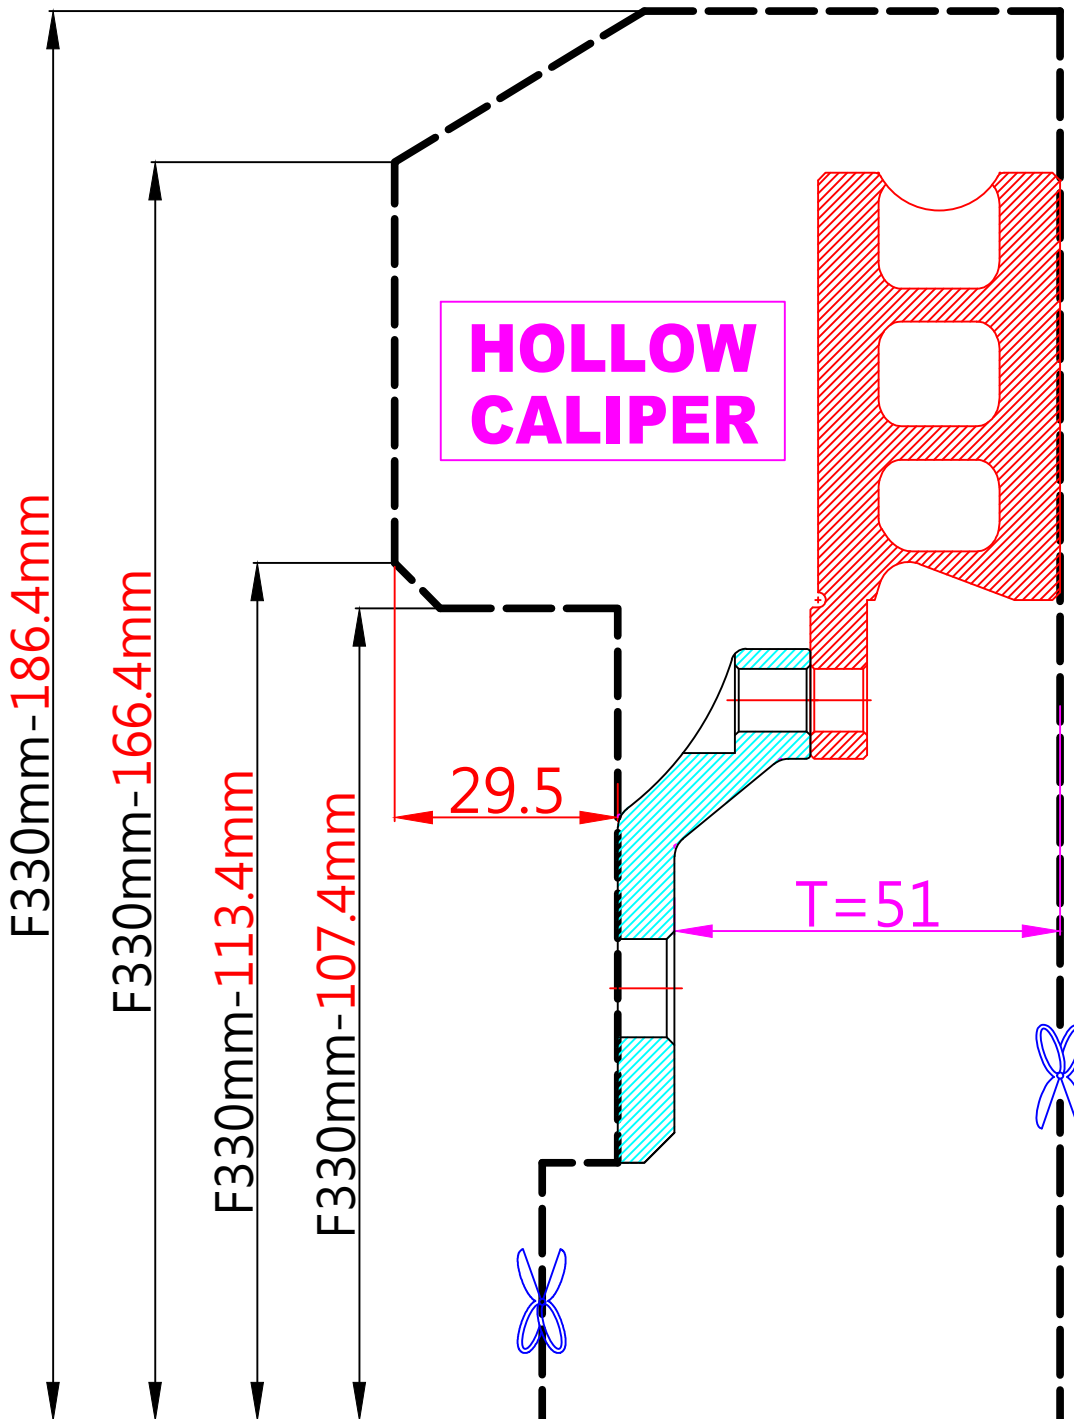

WHEEL FITMENT TEMPLATES

NISSAN		SILVIA S13		89~94
PARTS NO.	ROTOR DIAMETER	FRONT/REAR	PCD	
NI08	330mm X 32mm	FRONT	5X114.3	

The wheel fitment is only for your reference and it can not 100% ensure the clearance between caliper and rim is ok. if there is any interference issue, please change your wheel as possible.