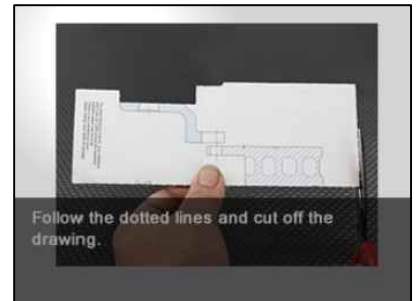

WHEEL FITMENT TEMPLATES

NISSAN		SILVIA S13		89~94
PARTS NO.	ROTOR DIAMETER	FRONT/REAR	PCD	
NI08	330mm X 32mm	FRONT	5X114.3	

The wheel fitment is only for your reference and it can not 100% ensure the clearance between caliper and rim is ok. if there is any interference issue, please change your wheel as possible.