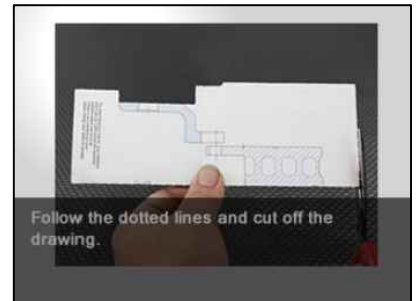

WHEEL FITMENT TEMPLATES

NISSAN	SILVIA S13	89~94	
PARTS NO.	ROTOR DIAMETER	FRONT/REAR	PCD
NI08	330mm X 32mm	FRONT	5X114.3

The wheel fitment is only for your reference and it can not 100% ensure the clearance between caliper and rim is ok. if there is any interference issue, please change your wheel as possible.