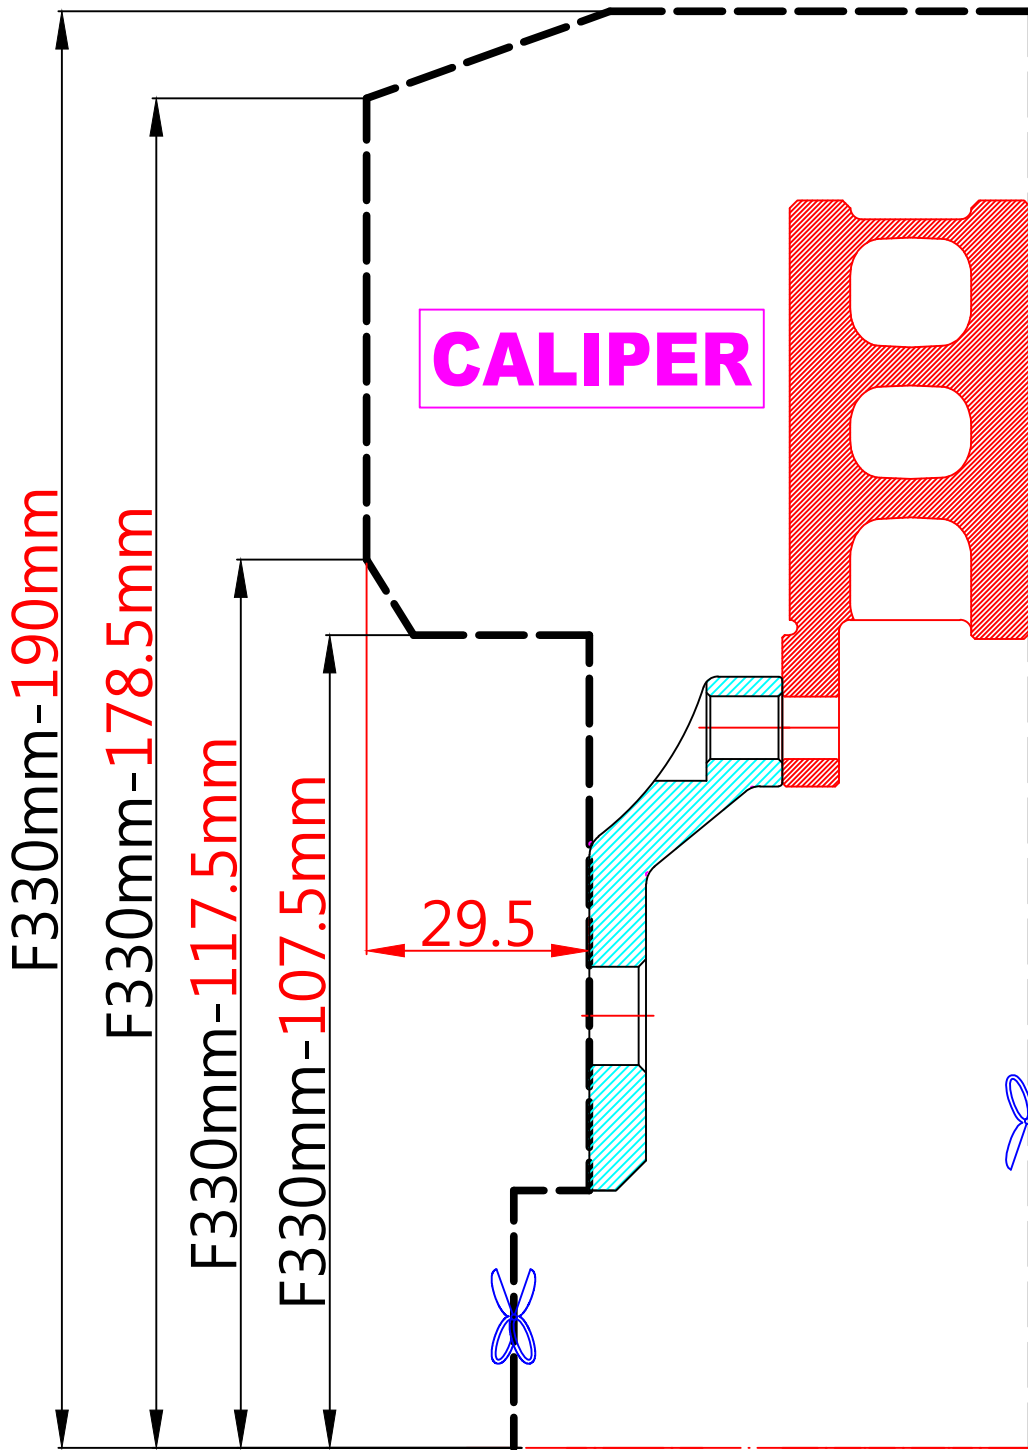

WHEEL FITMENT TEMPLATES

NISSAN	SILVIA S13	89~94	
PARTS NO.	ROTOR DIAMETER	FRONT/REAR	PCD
NI08	330mm X 32mm	FRONT	5X114.3

The wheel fitment is only for your reference and it can not 100% ensure the clearance between caliper and rim is ok. if there is any interference issue, please change your wheel as possible.