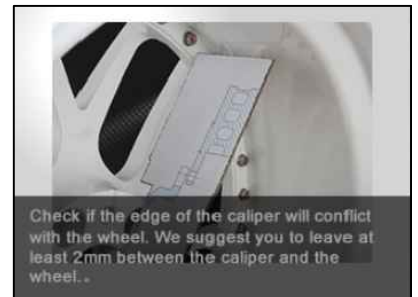

WHEEL FITMENT TEMPLATES

NISSAN	SILVIA S13	89~94	
PARTS NO.	ROTOR DIAMETER	FRONT/REAR	PCD
NI08	330mm X 32mm	FRONT	5X114.3

The wheel fitment is only for your reference and it can not 100% ensure the clearance between caliper and rim is ok. if there is any interference issue, please change your wheel as possible.