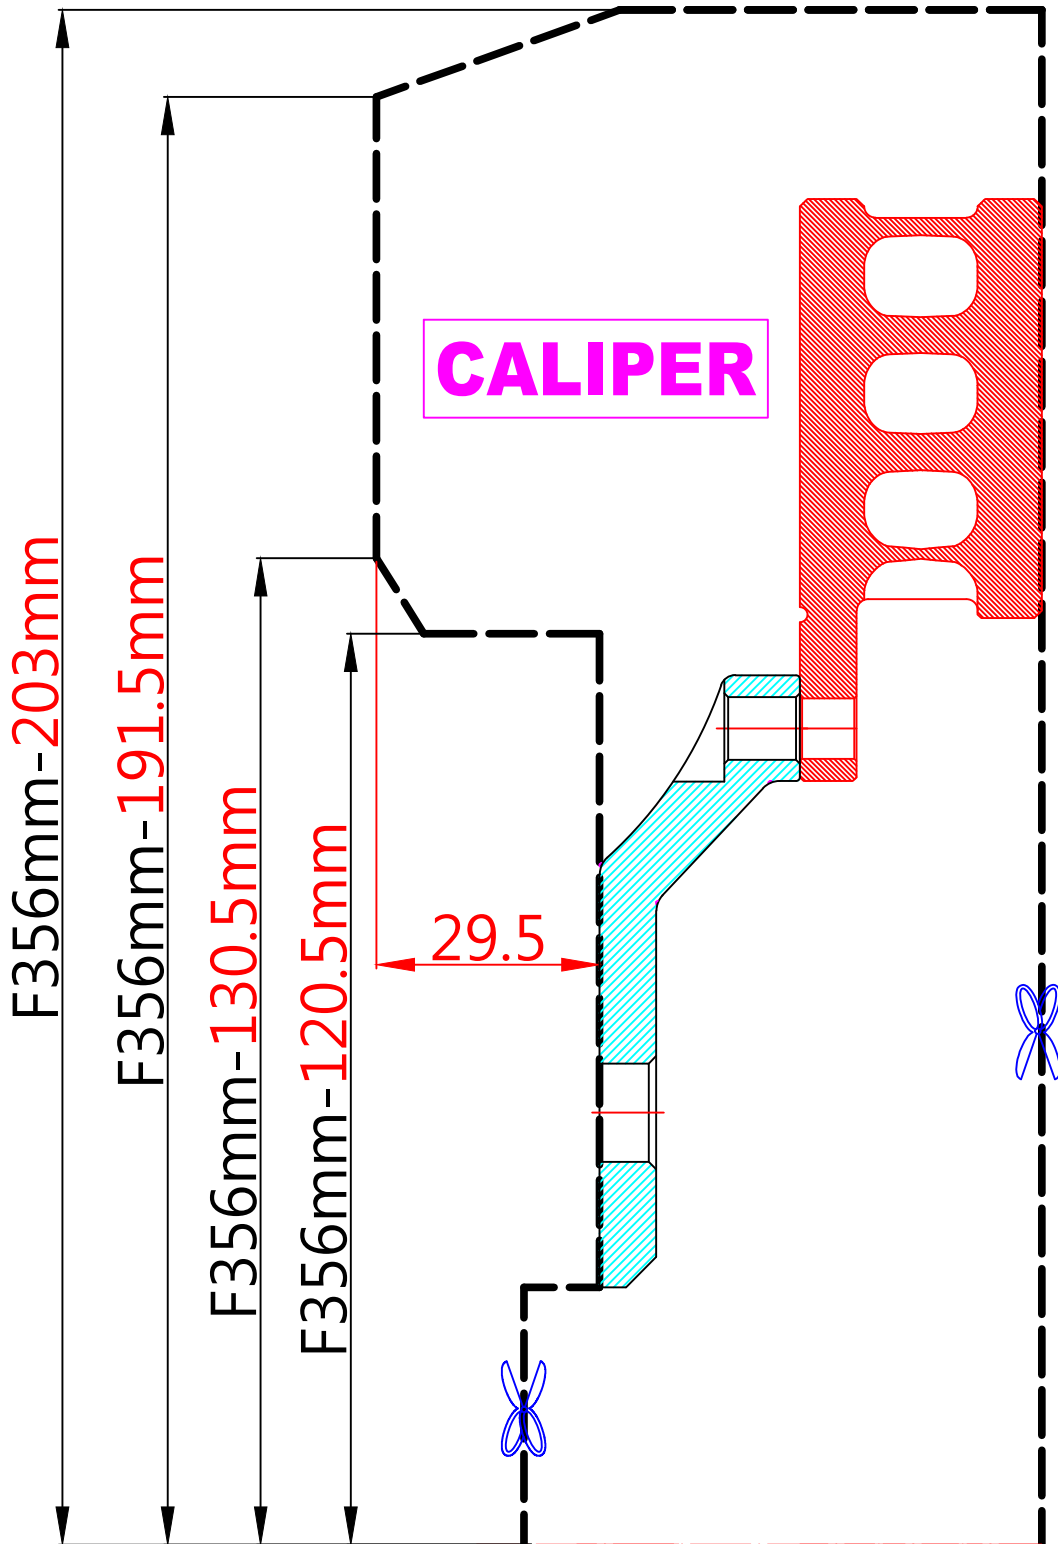

WHEEL FITMENT TEMPLATES

NISSAN	SILVIA S13	89~94	
PARTS NO.	ROTOR DIAMETER	FRONT/REAR	PCD
NI08	356mm X 32mm	FRONT	5X114.3

The wheel fitment is only for your reference and it can not 100% ensure the clearance between caliper and rim is ok. if there is any interference issue, please change your wheel as possible.