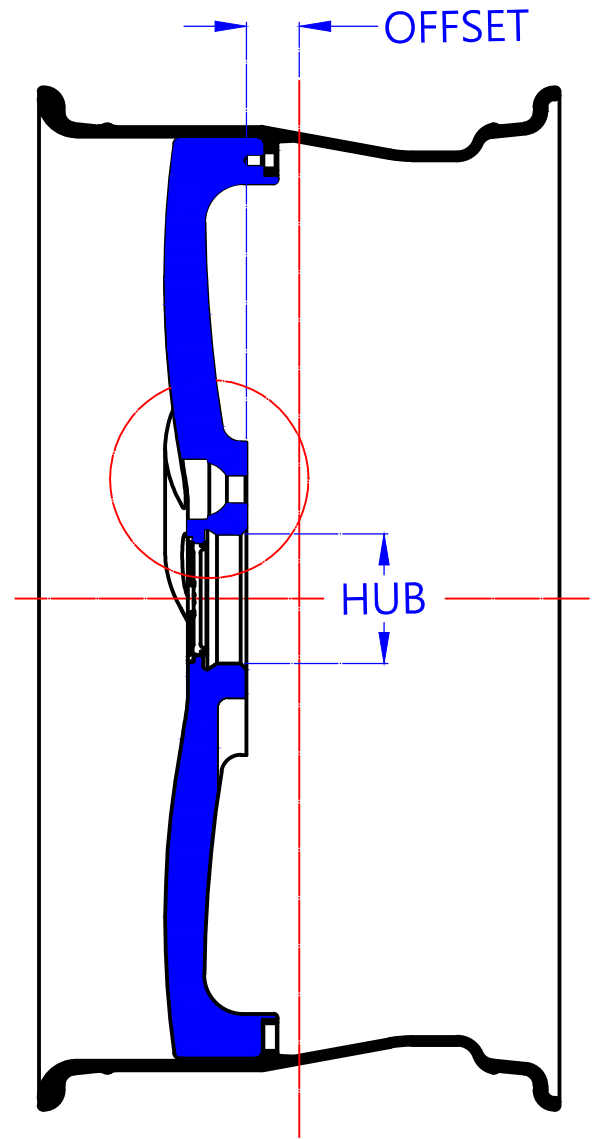

P.C.D
5X

SCREW HOLE

OFFSET

HUB