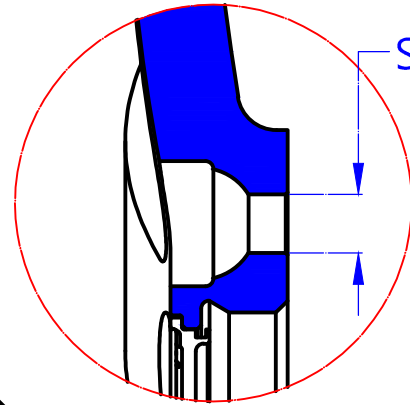

P.C.D
5X

SCREW HOLE

OFFSET

HUB