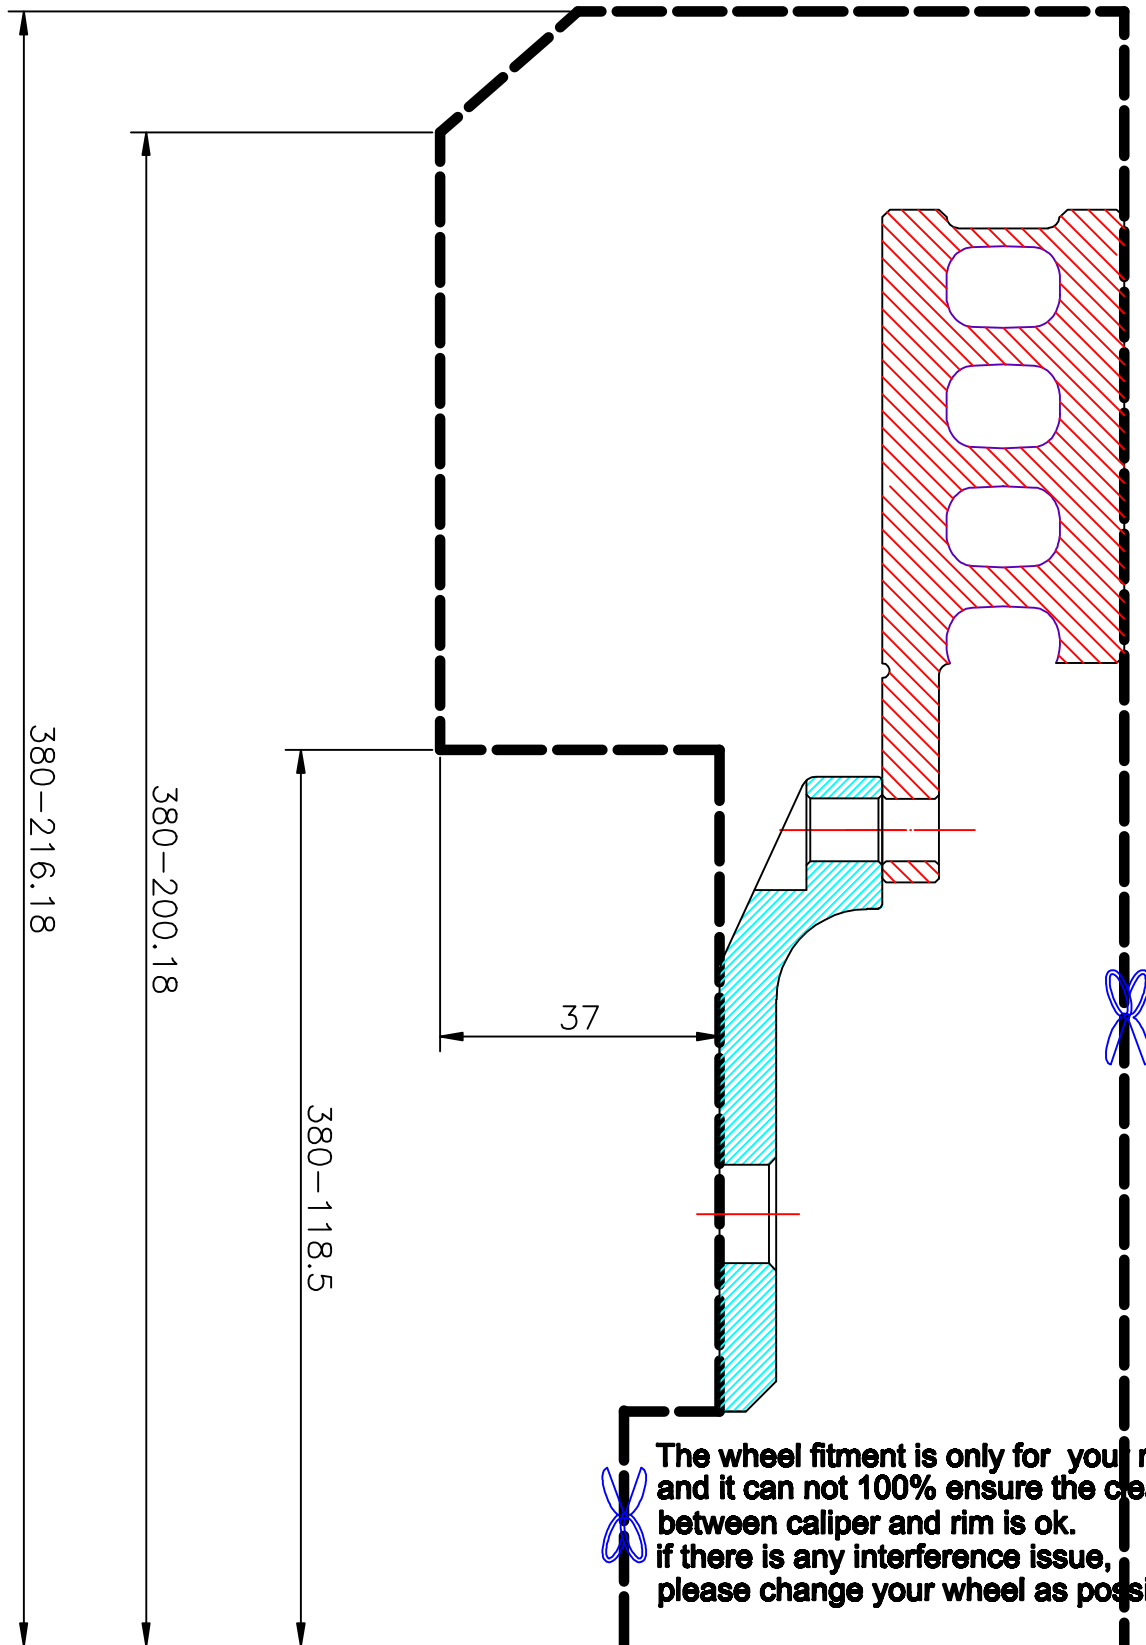

# WHEEL FITMENT TEMPLATES

TOYOTA	SUPRA JZA80L	93~98	
<b>PARTS NO.</b>	<b>ROTOR DIAMETER</b>	<b>FRONT/REAR</b>	<b>PCD</b>
TO03-8	380 X 32	FRONT	5 X 114.3

The wheel fitment is only for your reference and it can not 100% ensure the clearance between caliper and rim is ok. if there is any interference issue, please change your wheel as possible.