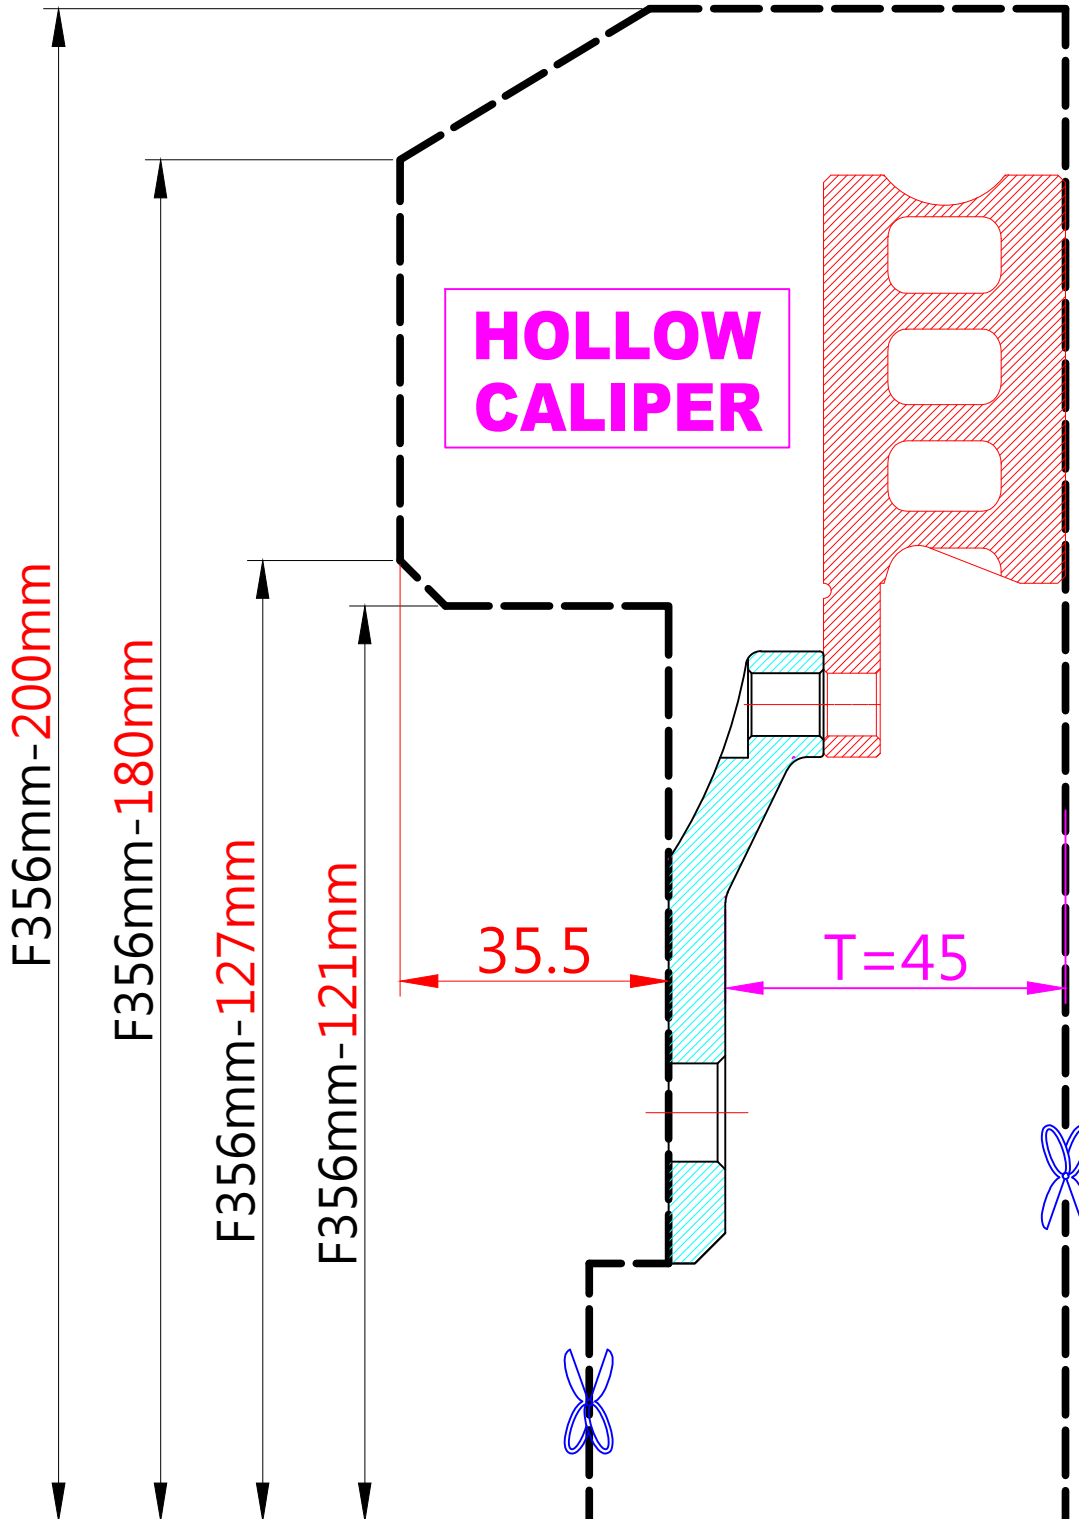

WHEEL FITMENT TEMPLATES

VOLVO	S60 MK1	01~09	
PARTS NO.	ROTOR DIAMETER	FRONT/REAR	PCD
VL02	356mm X 32mm	FRONT	5X108

The wheel fitment is only for your reference and it can not 100% ensure the clearance between caliper and rim is ok. if there is any interference issue, please change your wheel as possible.