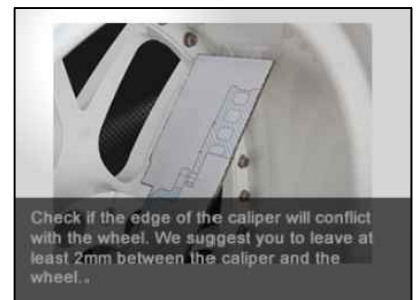

WHEEL FITMENT TEMPLATES

VOLVO	S60 MK1	01~09	
PARTS NO.	ROTOR DIAMETER	FRONT/REAR	PCD
VL02	356mm X 32mm	FRONT	5X108

The wheel fitment is only for your reference and it can not 100% ensure the clearance between caliper and rim is ok. if there is any interference issue, please change your wheel as possible.