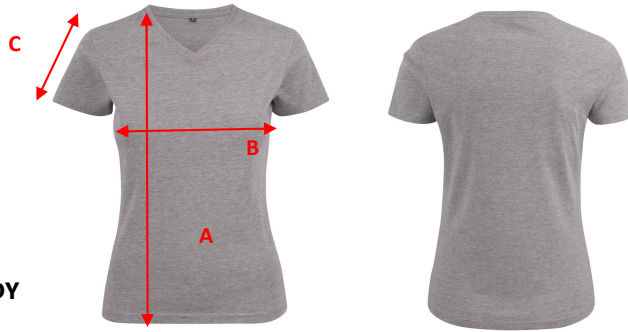

Printer
ACTIVE WEAR

SIZE CHART

Brand: PRINTER ACTIVE WEAR
Style: 2264025 HEAVY V-NECK LADY

	XS	S	M	L	XL	XXL
A) body length from shoulder point	62	64	66	68	70	72
B) 1/2 chest width	44	46	48	51	54	57
c) sleeve length	16	16,5	17	17,5	18	18,5

All measurements are indicative with minimum tolerance of 1 cm