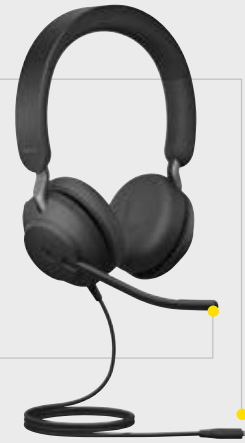

HOW TO START

1. Plug the Jabra Evolve2 40 into either a USB A or USB C port on your computer (depending on the USB variant of the headset).

2. Position the microphone near your mouth.

HOW TO USE

▶ || Push x1

◀ + Push x1

▶▶ Press and hold for 1 sec

◀ - Push x1

◀◀ Press and hold for 1 sec

◀ - | ▶ + Push volume + and volume - at same time to turn busylight on/off

🎧 / 🎧 Push x1

Alternatively move microphone boom arm down to answer an incoming call

🎧 / 🎧 Push x1

🎧 Push x1 when signed into Microsoft Teams to join an active Microsoft Teams meeting or view Microsoft Teams missed calls and voicemails

🎧 / 🎧 Move boom up to mute, down to unmute

	FEATURES	BENEFITS
Connectivity	USB-A or USB-C connectivity Certifications	Plug-and-play connectivity to your computer or mobile device via USB-A or USB-C Microsoft Teams. Meets Microsoft Teams Open Office requirements*
Audio	Microphone Noise-isolating design Software integration Speakers	3-microphone technology for outstanding call performance Instant noise isolation for improved focus in noisy surroundings Additional features available via Jabra Xpress and Jabra Direct Powerful 40mm speakers deliver richer sound for a more immersive audio experience
Ease of use	Busylight Boom arm mute and answer call Smart Sensor Call management	360° busylight on both earcups is visible from all angles, acting as a do-not-disturb sign and protecting your focus Move boom arm up to mute or down to unmute or answer call Motion sensors detect when headset is not being worn and automatically enables LED notification prompts Answer/reject calls; increase/decrease speaker volume; mute
Variants	UC and MS variants Wearing styles	Choose from UC or MS Teams variants Available in stereo and mono variants
Compatibility	Microsoft Teams. Meets Microsoft Teams Open Office requirements*	

* Pending certification

The data in the tech sheets and data sheets is provisional as of 16 March 2020. Jabra is not responsible for any claims arising from the contents of these documents. Product design and specifications are subject to change without notice.

Evolve2 40 datasheet Microsoft Teams Letter 160320