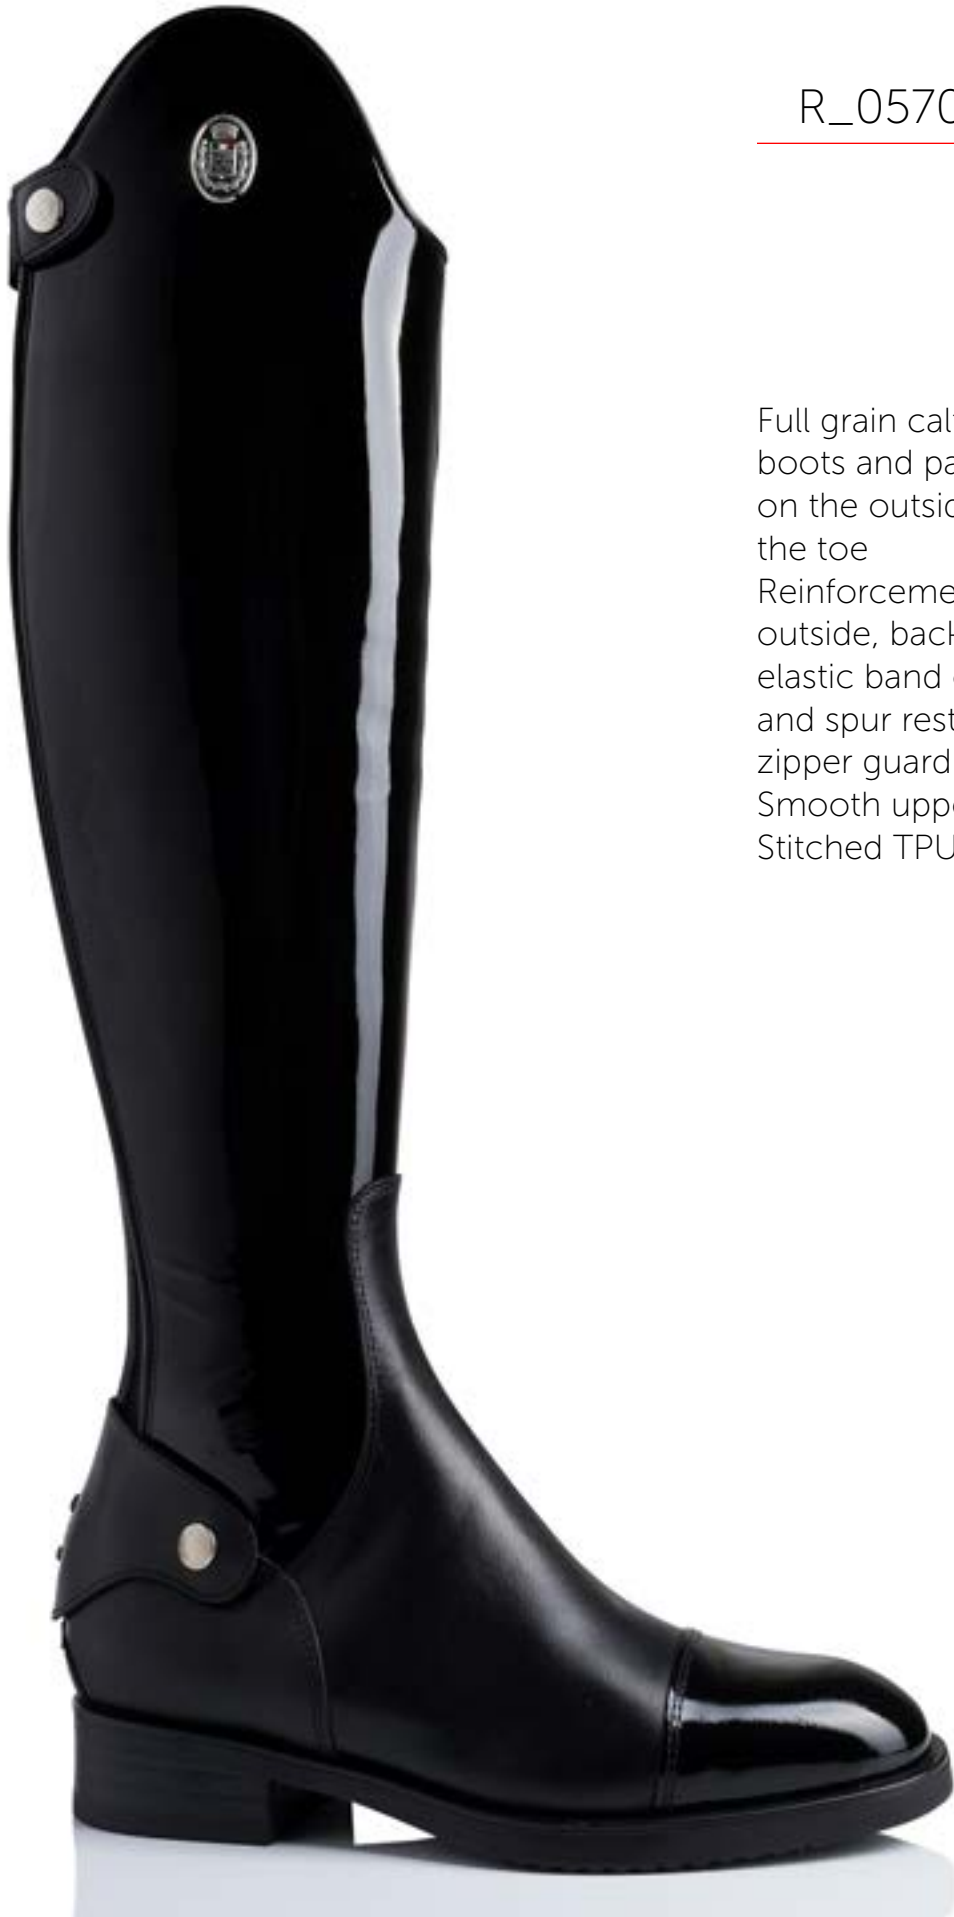

R_0570 patent leather

DRESS COMBO

Full grain calf leather boots and patent leather on the outside and on the toe

Reinforcement on the outside, back zipper with elastic band on one side and spur rest on the zipper guard.

Smooth upper.

Stitched TPU sole.

55

Size
N° 35 - 46 EU

Leg Size

Small
XXXSA - XXSA - XXS - XSA - XS

Medium
SA - S - LA - L

Large
XXLA - XXL - XXXA - XXX - XXXXA - XXXX