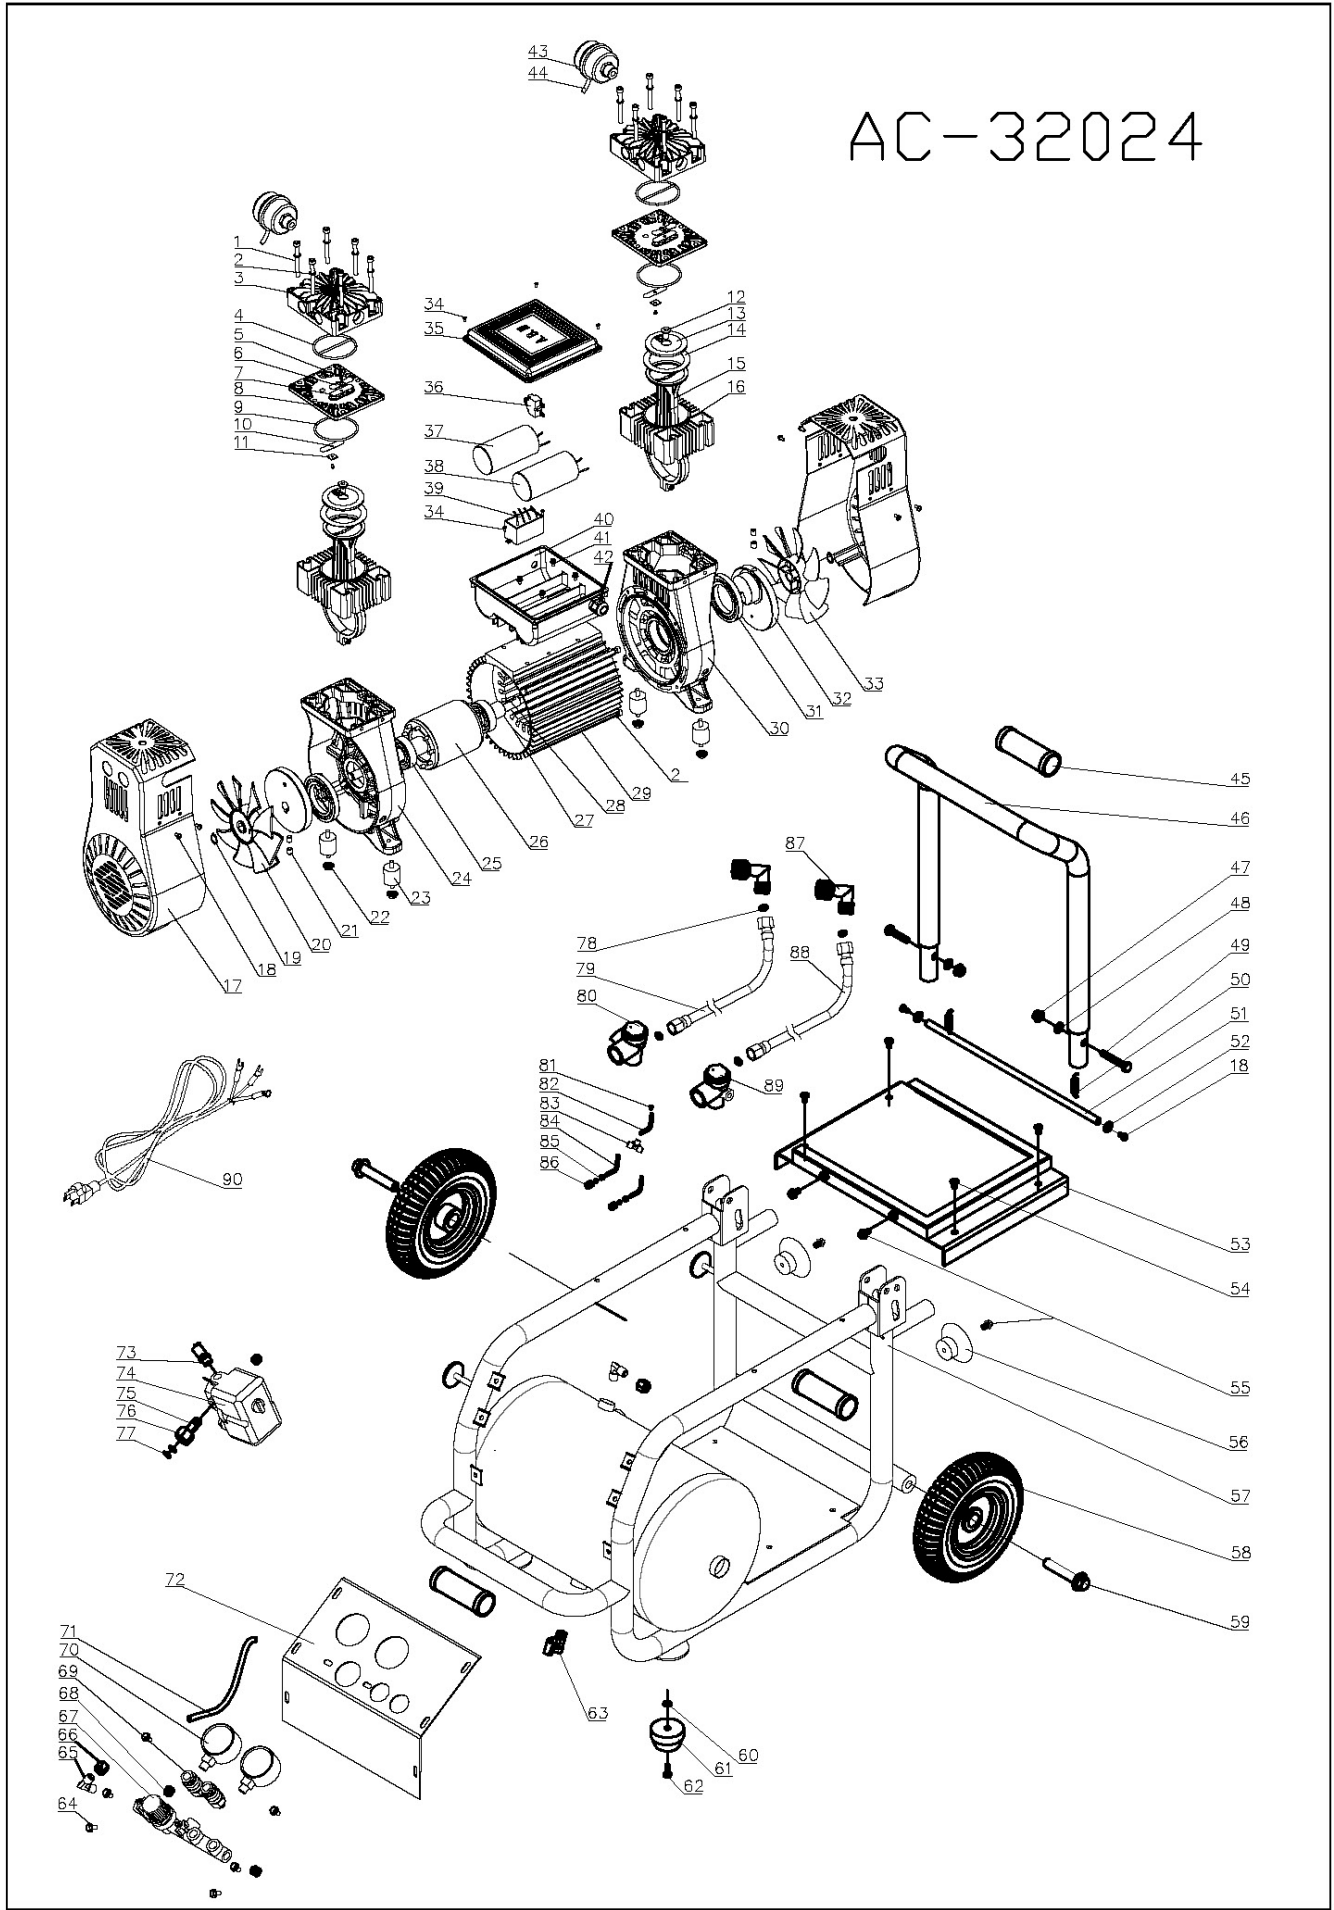

AC-32024

23.01.2019

AC-32024 parts list

#	Item #	Qty	Description
01	203010.044	12	Screw
02	205020.011	16	Spring washer
03	311111.029	2	Cylinder Head
04	210002.009	2	Seal
05	203014.001	4	Screw
06	315111.006	2	Limit Range Implement
07	315211.005	2	Valve Block
08	315311.015	2	Valve Board
09	210002.008	2	O-Ring
10	315211.005	2	Valve Block
11	315511.003	2	Valve plate clamp
12	203012.005	2	Screw
13	312111.004	2	Valve Board
14	312711.006	2	Piston Cup
15	313112.020	2	Connecting Rod
16	311311.030	2	Cylinder
17	323211.015	2	Wind Scooper
18	203014.005	10	Screw
19	205024.003	2	Circlip for Shaft
20	323112.010	1	B Fan
21	203017.004	4	Screw
22	204013.002	4	Nut
23	352212.002	4	Shock Pad
24	314111.029	1	B Crankcase
25	208001.070	2	Bearing
26	321311.018	1	Motor Rotor
27	321111.036	1	Motor Stator
28	207002.003	2	Straight Key
29	201011.017	4	Screw
30	314111.028	1	A Crankcase
31	208001.069	2	Bearing
32	313411.016	2	Crank
33	323112.009	1	A Fan
34	203016.006	6	Screw
35	324311.005	1	Capacitor Cover
36	324212.016	1	Circuit Breaker
37	324111.028	1	Running Capacitor
38	324111.027	1	Starting Capacitor
39	331411.001	1	Electronic Release Switch
40	324311.006	1	Capacitor shell
41	203020.002	4	Combination Screw
42	326211.005	1	Power Cord Buckle