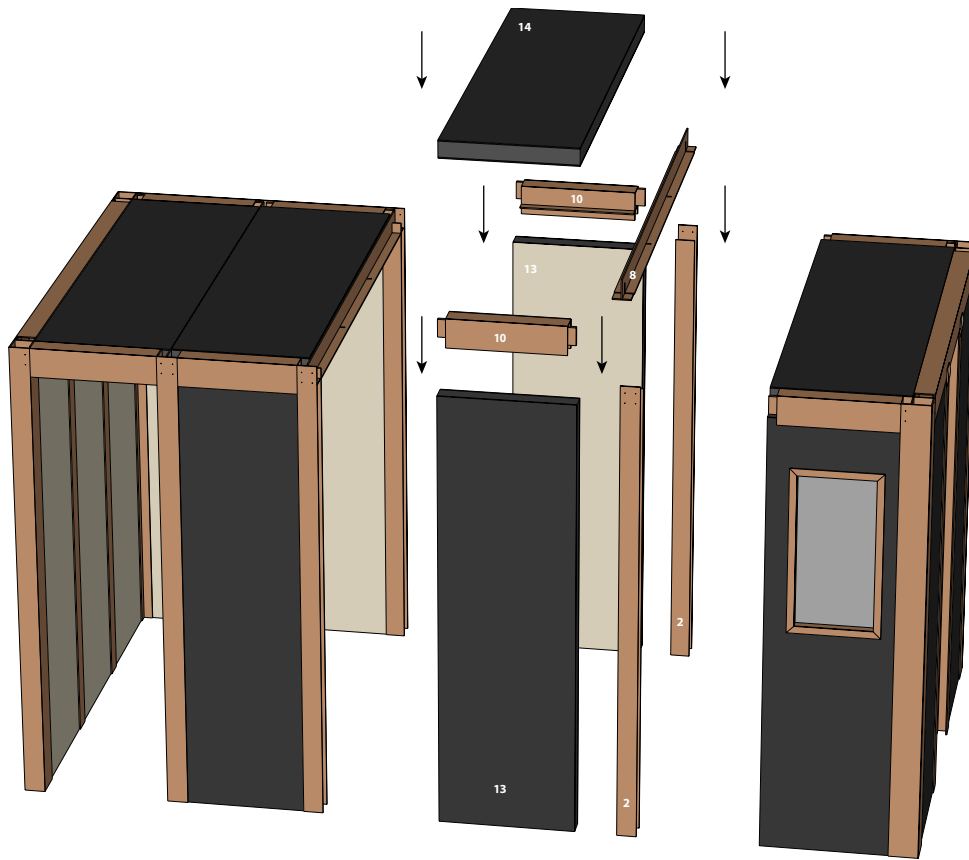

VicBooth Premium Extension

INSTALLATION PROCEDURES

Required Apparatus:

Numbered Wood Items

- 2 x Part 2
- 1 x Part 8
- 2 x Part 10

Numbered Panels

- 2 x Panel 13
- 1 x Panel 14

Accessories

- 8 x Screw (3x20 Philips Head)
- 12 x Screw Stickers

Bill of Materials

Part 2
2pcs

1980mm

Part 13
2pcs

1795mm

Part 14
1pcs

Part 8
1pcs

Part 10
2pcs

VicBooth Premium Extension

INSTALLATION PROCEDURES

Step 1

Step 2