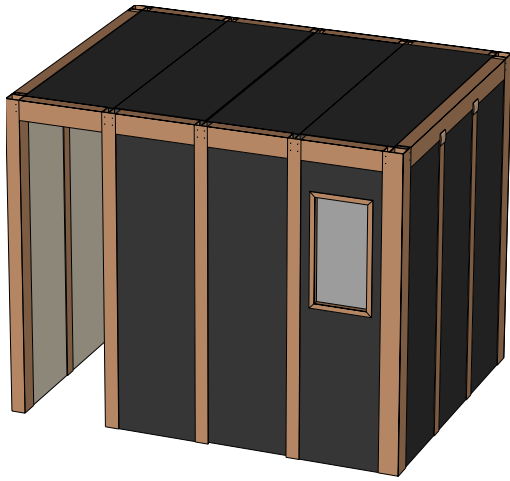

VicBooth Premium Extension

INSTALLATION PROCEDURES

Required Apparatus:

Numbered Wood Items

- 2 x Part 2
- 1 x Part 8
- 2 x Part 10

Numbered Panels

- 2 x Panel 13
- 1 x Panel 14

Accessories

- 8 x Screw (3x20 Philips Head)
- 12 x Screw Stickers

Bill of Materials

Part 2
2pcs

1980mm

Part 13
2pcs

1795mm

Part 14
1pcs

Part 8
1pcs