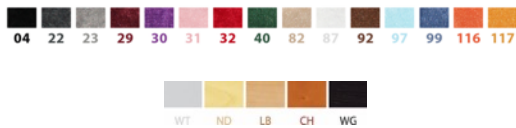

## Available Finishes

- 15 Fabric Colours:
- Black
  - Grey
  - Light Grey
  - Bordeaux
  - Purple
  - Pink
  - Red
  - Musk Green
  - Beige
  - Natural White
  - Brown
  - Celestial Blue
  - Blue
  - Orange
  - Pumpkin Orange
- 5 Wood Colours
- Nordic
  - Light Brown
  - Cherry
  - Wenge
  - White